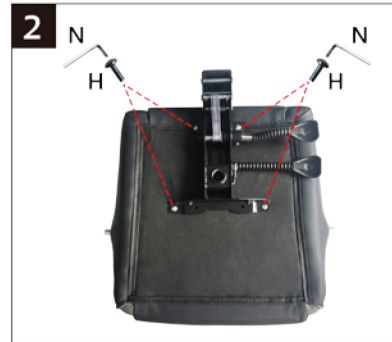

HYDRA GAMING CHAIR

QUICK ASSEMBLY GUIDE

HYDRA GAMING CHAIR

QUICK ASSEMBLY GUIDE

Imported and Exclusively marketed by:

Power International AS,PO Box 523,
1471 Lørenskog, Norway

Power Norge:

<https://www.power.no/kundeservice/>