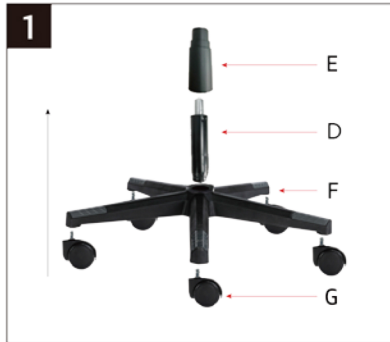

HYDRA GAMING CHAIR

QUICK ASSEMBLY GUIDE

HYDRA GAMING CHAIR

QUICK ASSEMBLY GUIDE

Imported and Exclusively marketed by:

Power International AS,PO Box 523,
1471 Lørenskog, Norway

Power Norge:

<https://www.power.no/kundeservice/>