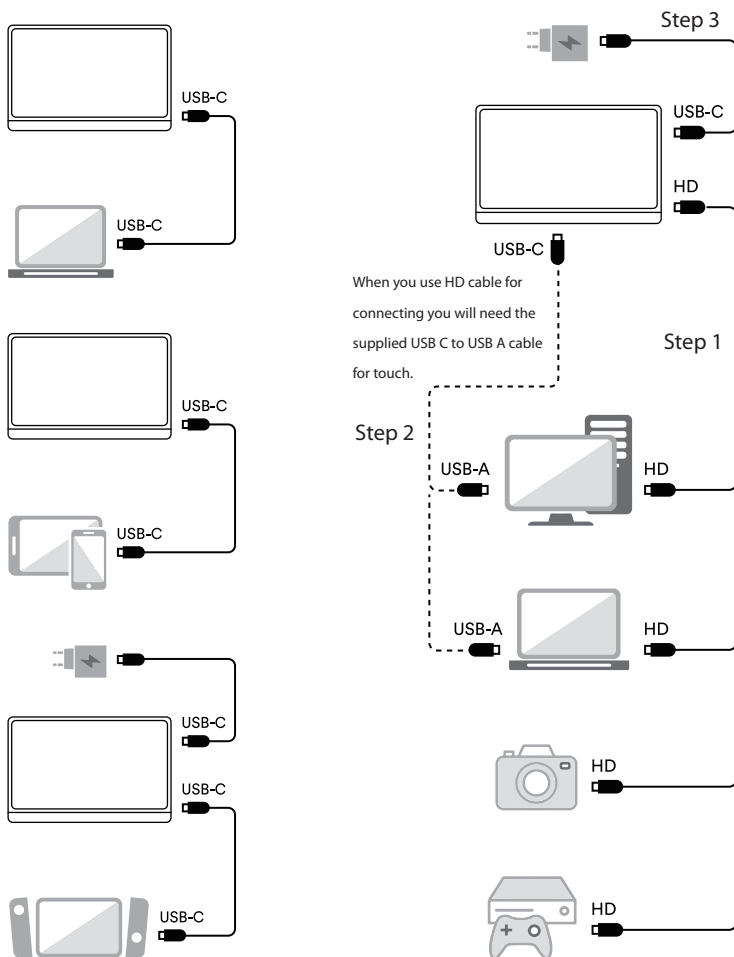

CONNECTION AND POWER SUPPLY

ATTENTION: The monitor can be connected to devices through different signal transmission Modes, which a 5V/2A or 5V/3A power source is required.

Make sure the USB-C port on your laptops/smart phones and other devices can support at least Thunderbolt 3.0 Standard when you are using USB-C connecting.