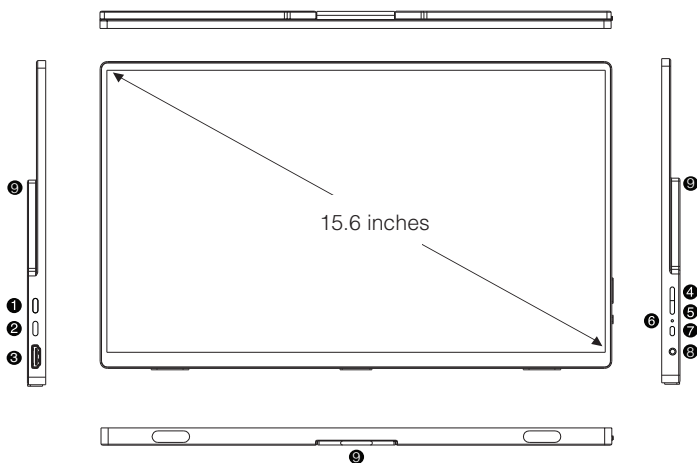

Beskrivelse av knapper

1		USB - C Input	Full Funksjon USB - C Port
2		USB - C Input	Full Funksjon USB - C Port
3		HD Input	HD Type Datakobling
4		Volum / Menyknapp	Øk (+) Lysstyrke/ Oppover valg i menyen
5		Volum / Menyknapp	Reduser (-) Volum / Nedadgående valg i menyen
6		LED strømindikator	Strømlys
7		På/Av & Menyknapp	Slå på og av/menyknapp
8		3.5mm headset- inngang	Ekstern lydkontakt, Headset
9		Brukerstøtte	180° Rotasjonsspindel