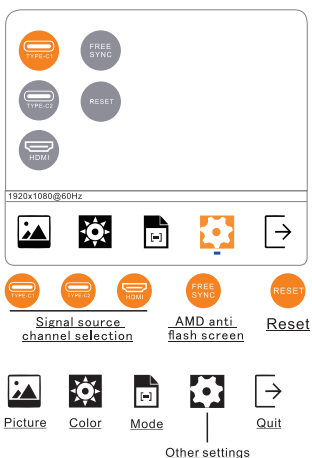

OSD MENU

To activate touch functionality in the monitor, simply connect the monitor to the device via the USB-C cable.

Do not touch the screen with sharp objects. The use of fingers (clean and dry) or a stylus is suggested. Please always keep the screen surface clean and dry.

Touch screen functionality may not work on some smartphone models and some MacBooks.