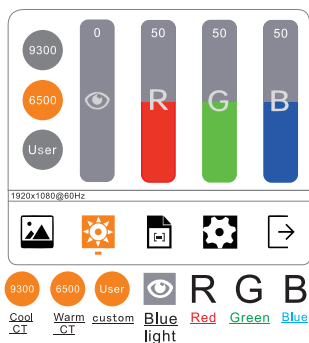

OSD MENU

To activate touch functionality in the monitor, simply connect the monitor to the device via the USB-C cable.

Do not touch the screen with sharp objects. The use of fingers (clean and dry) or a stylus is suggested. Please always keep the screen surface clean and dry.

Touch screen functionality may not work on some smartphone models and some MacBooks.