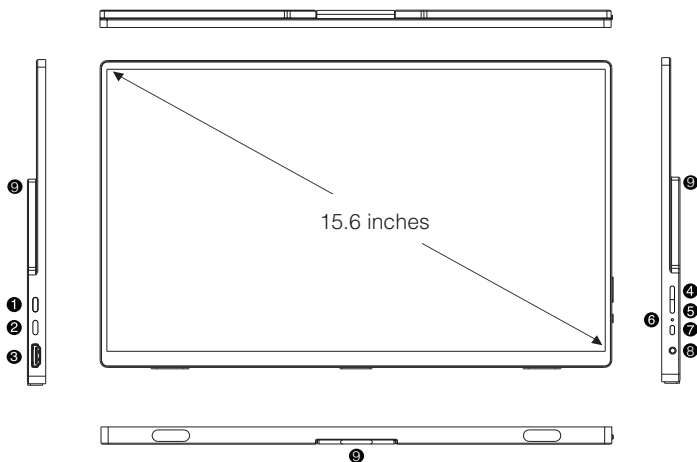

Description of buttons

①		USB - C Input	Full Function USB - C Port
②		USB - C Input	Full Function USB - C Port
③		HD Input	HD Type Data Connector
④		Volume / Menu Button	Increase (+) Brightness / Upward Selection In The Menu
⑤		Volume / Menu Button	Decrease (-) Volume / Downward Selection In The Menu
⑥		LED Power Indicator	Power Light
⑦		On / Off & Menu Button	Power On And Off / Menu Button
⑧		3.5mm Headphones Input	External Audio Connector, Headset
⑨		Support	180° Rotation Spindle