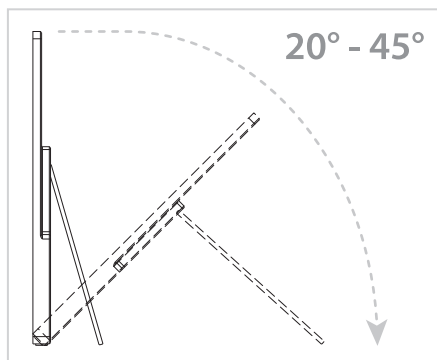

**Adjusting the monitor****Tilt****Hang**

Rotating the stand by 180 degrees makes it possible to wall - mount the monitor.