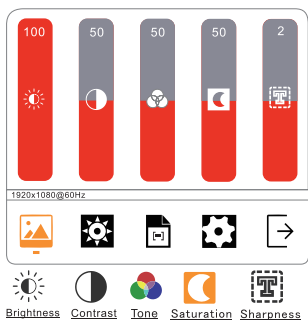

OSD MENU

To activate touch functionality in the monitor, simply connect the monitor to the device via the USB-C cable.

Do not touch the screen with sharp objects. The use of fingers (clean and dry) or a stylus is suggested. Please always keep the screen surface clean and dry.

Touch screen functionality may not work on some smartphone models and some MacBooks.