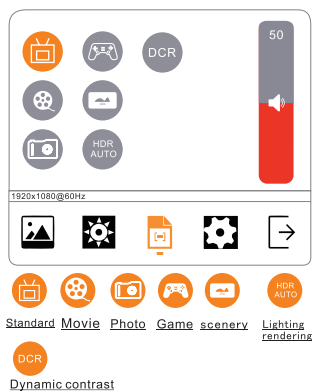

OSD MENU

To activate touch functionality in the monitor, simply connect the monitor to the device via the USB-C cable.

Do not touch the screen with sharp objects. The use of fingers (clean and dry) or a stylus is suggested. Please always keep the screen surface clean and dry.

Touch screen functionality may not work on some smartphone models and some MacBooks.