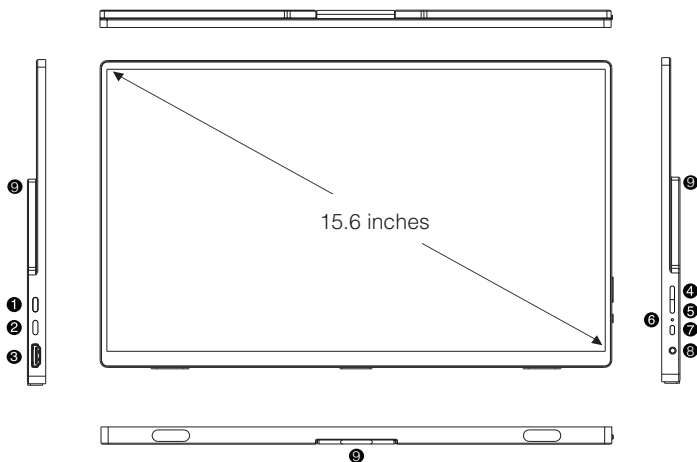

Description of buttons

①		USB - C Input	Full Function USB - C Port
②		USB - C Input	Full Function USB - C Port
③		HD Input	HD Type Data Connector
④		Volume / Menu Button	Increase (+) Brightness / Upward Selection In The Menu
⑤		Volume / Menu Button	Decrease (-) Volume / Downward Selection In The Menu
⑥		LED Power Indicator	Power Light
⑦		On / Off & Menu Button	Power On And Off / Menu Button Selection In the Menu And Return
⑧		3.5mm Headphones Input	External Audio Connector, Headset
⑨		Support	180° Rotation Spindle