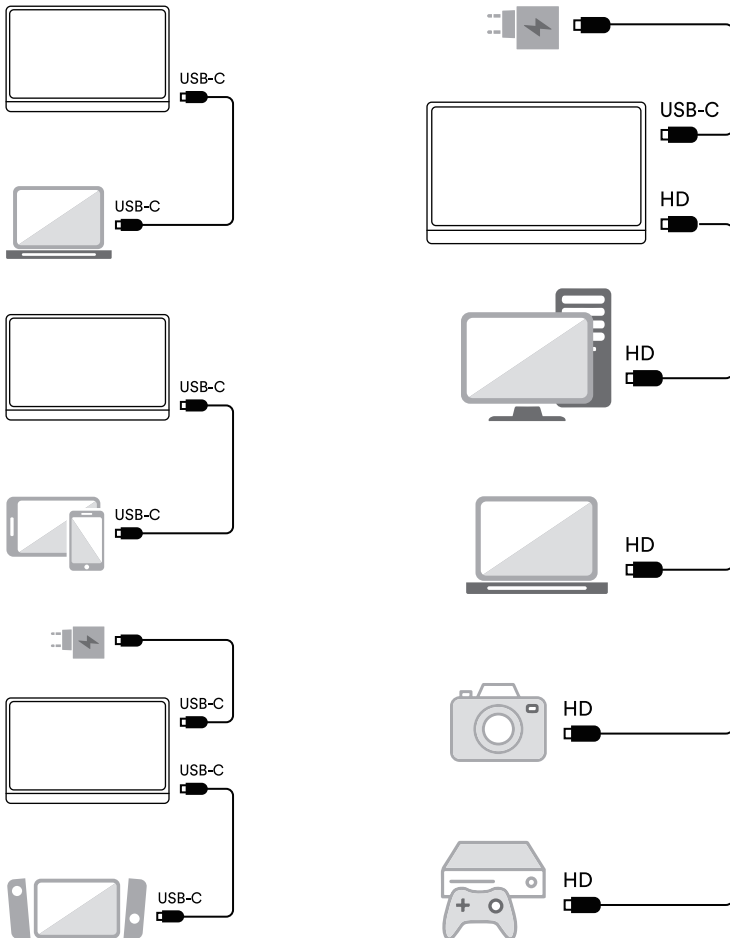

CONNECTION AND POWER SUPPLY

ATTENTION: The monitor can be connected to devices through different signal transmission

Modes, which a 5V/2A power source is required.

Make sure the USB-C port on your laptops/smart phones and other devices can support at least Thunderbolt 3.0 Standard when you are using USB-C connecting.