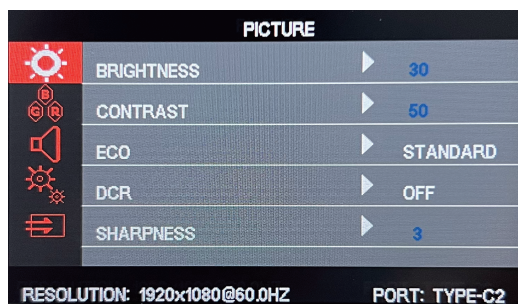

Description of buttons

①		USB - C Input	Full Function USB - C Port
②		USB - C Input	Full Function USB - C Port
③		HD Input	HD Type Data Connector
④		Volume / Menu Button	Increase (+) Brightness / Upward Selection In The Menu
⑤		Volume / Menu Button	Decrease (-) Volume / Downward Selection In The Menu
⑥		LED Power Indicator	Power Light
⑦		On / Off & Menu Button	Power On And Off / Menu Button Selection In the Menu And Return
⑧		3.5mm Headphones Input	External Audio Connector, Headset
⑨		Support	180° Rotation Spindle

Adjusting the monitor

Menu Description

- The on - screen display (OSD) menu can be used to adjust the settings of the monitor.

To bring up the main menu press the power button once.

Tilt

Hang

Rotating the stand by 180 degrees makes it possible to wall - mount the monitor.