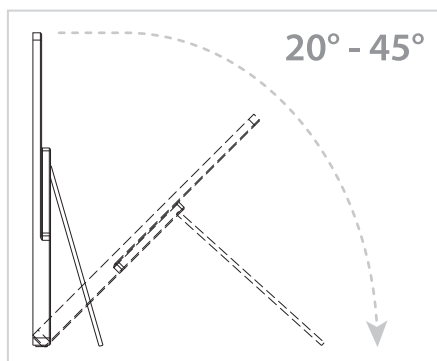

Adjusting the monitor

Menu Description

- The on - screen display (OSD) menu can be used to adjust the settings of the monitor.

To bring up the main menu press the power button once.

Tilt