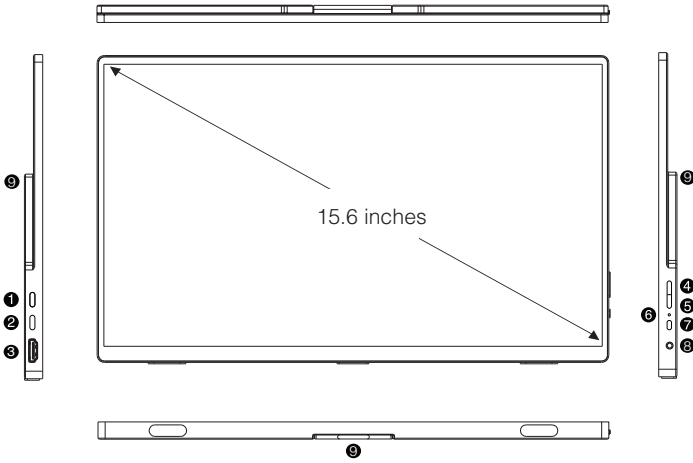

Beskrivelse av knapper

1		USB - C Input	Full Funksjon USB - C Port
2		USB - C Input	Full Funksjon USB - C Port
3		HD Input	HD Type Datakobling
4		Volum / Menyknapp	Øk (+) Lysstyrke/ Oppover valg i menyen
5		Volum / Menyknapp	Reduser (-) Volum / Nedadgående valg i menyen
6		LED strømindikator	Strømlys
7		På/Av & Menyknapp	Slå på og av/menyknapp Valg i menyen og retur
8		3.5mm headset- inngang	Ekstern lydkontakt, Headset
9		Brukerstøtte	180° Rotasjonsspindel