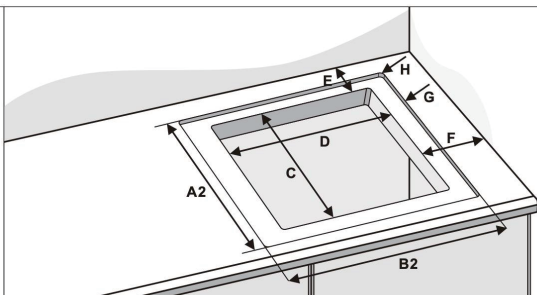

Fig.5

- A. 20mm min
- B. 20mm max

Fitting-installing:

The cut-out sizes are:

Flushed:

	Glass size		Cut-out size		Rear	Side	Radius	Cut size		Deep
	A1	B1	C	D	E	F	H	A2	B2	G
POBO780I4BFAS	520	770	495	745	50	40	10	526	776	5