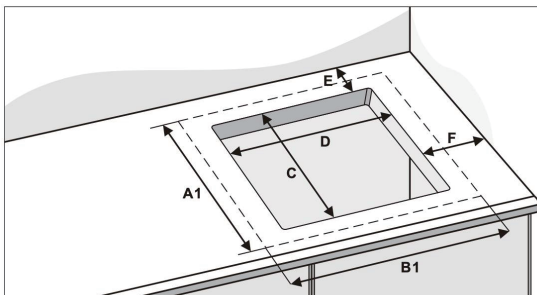

Fig.5

- A. 20mm min
- B. 20mm max

Fitting-installing:

The cut-out sizes are:

Flushed:

	Glass size		Cut-out size		Rear	Side	Radius	Cut size		Deep
	A1	B1	C	D	E	F	H	A2	B2	G
POBO780I4BFAS	520	770	495	745	50	40	10	526	776	5