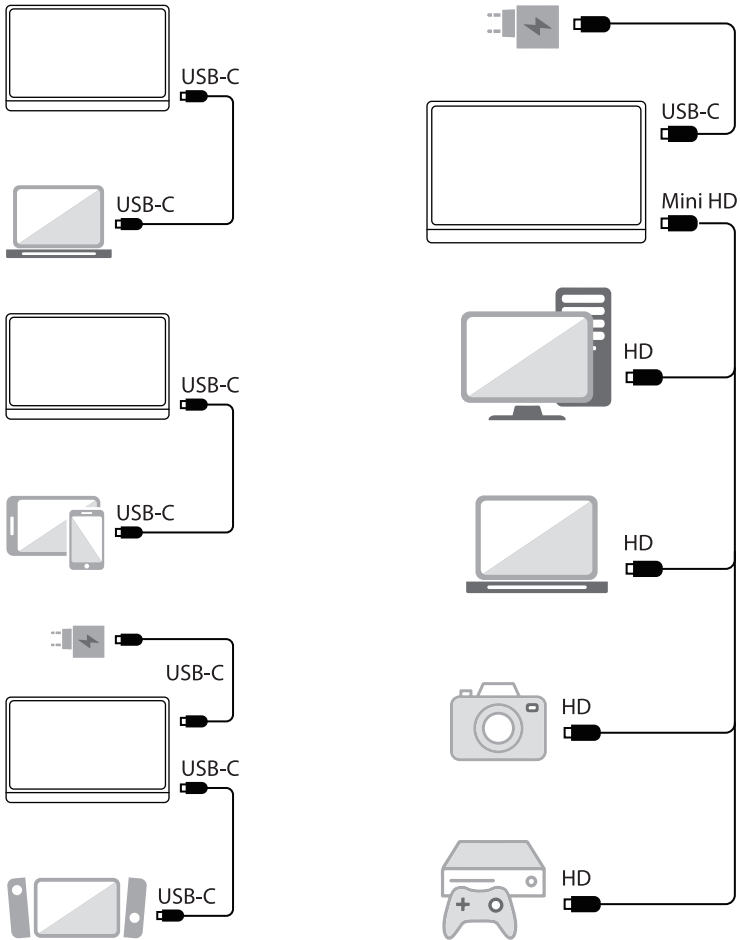

CONNECTION AND POWER SUPPLY

ATTENTION: The monitor can connect to devices using USB-C or mini-HDMI. It may require a 5V/2A power source, depending on the connection.

Ensure that the USB-C port on your laptop, smartphone, or other devices supports at least the Thunderbolt 3.0 standard when using a USB-c connection.