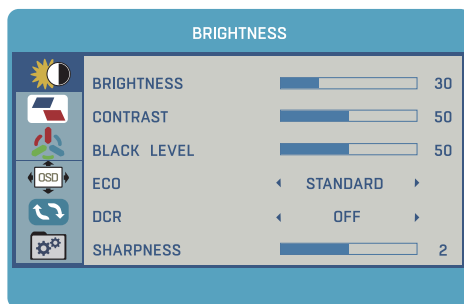

OSD MENU

Menu Description

- The on - screen display (OSD) menu can be used to adjust the settings of the monitor.

To access the main menu, simply press the menu button once.