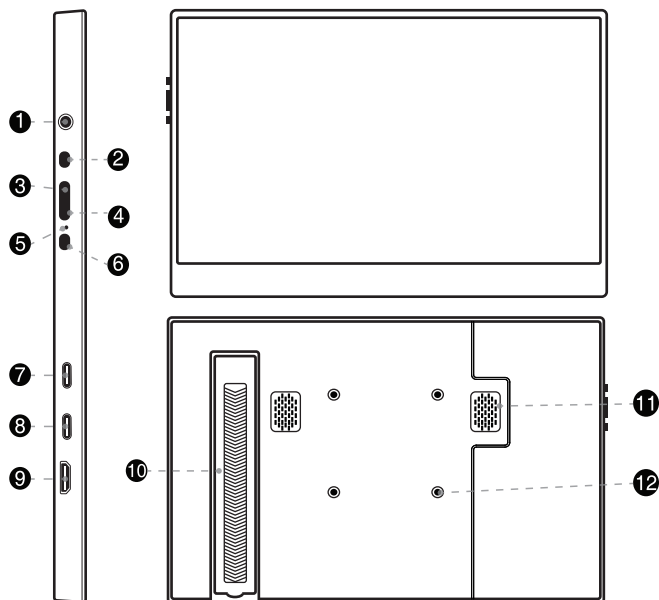

Usage

Description of buttons

1		3.5mm Headphones Output	External Audio Connector, Headset
2		Menu Button	Menu Button Selection In the Menu And Return
3		Brightness / Menu Button	Upward Selection In The Menu
4		Volume / Menu Button	Downward Selection In The Menu
5		LED Power Indicator	Power Light
6		On / Off & Return Button	Power On And Off & Return Button Signal Source Selection Button
7		USB-C Power	USB-C Port (Power supply only)
8		USB-C Input	Full Function USB-C Port
9		HD Input	mini HD Type Data Connector
10		Support	80° Rotation Spindle
11		Speaker	Two Built In Speaker
12		VESA	75 x 75mm