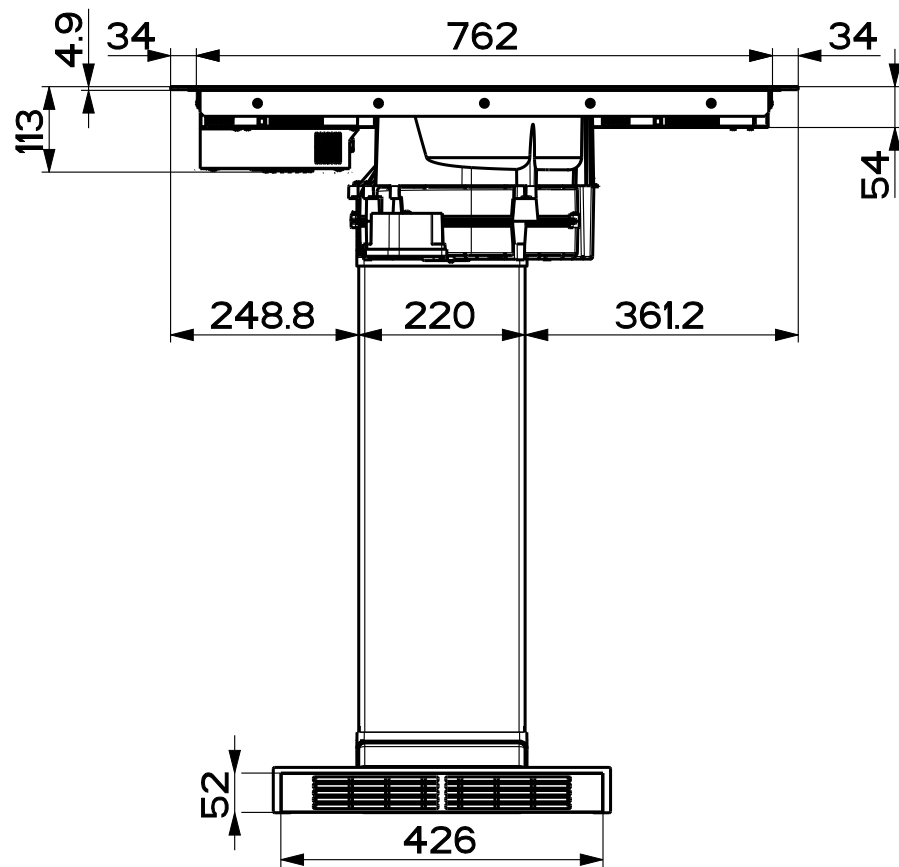

Created by **Bellucci, Daniele**

Denomination  
**DIMENSIONAL DRAWING EICO (POINT) FILTR.**

Lang **EN**  Sheet **1/2**

Modif.by

Approved by **Bellucci, Daniele**

Approval date **03-Jun-2021**

Doc. status **Released**

Drawing N.  
**340006\_929** Rev  
**01**

Created by <b>Bellucci, Daniele</b>	
Denomination <b>DIMENSIONAL DRAWING EICO (POINT) FILTR.</b>	
Lang <b>EN</b> 	Sheet <b>2/2</b>
Modif.by	
Approved by <b>Bellucci, Daniele</b>	
Approval date <b>03-Jun-2021</b>	
Doc. status <b>Released</b>	
Drawing N. <b>340006_929</b>	Rev <b>01</b>