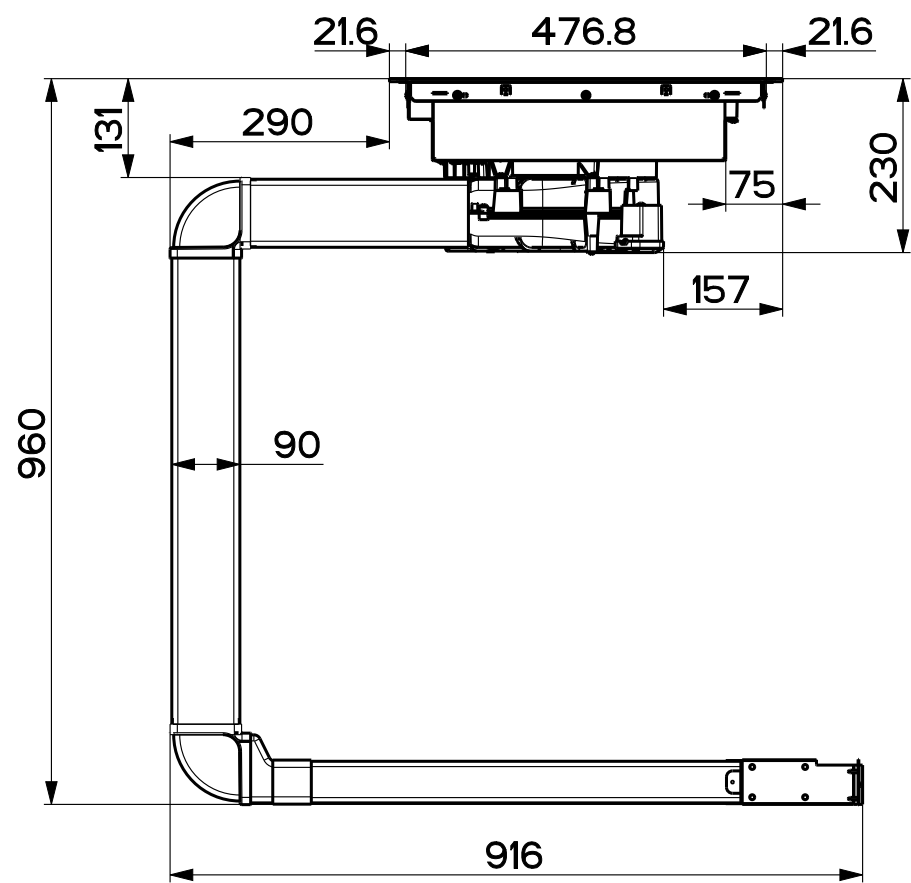

Created by **Bellucci, Daniele**

Denomination  
**DIMENSIONAL DRAWING EICO (POINT) FILTR.**

Lang **EN**  Sheet **1/2**

Modif.by

Approved by **Bellucci, Daniele**

Approval date **03-Jun-2021**

Doc. status **Released**

Drawing N.  
**340006\_929** Rev  
**01**

Created by <b>Bellucci, Daniele</b>	
Denomination <b>DIMENSIONAL DRAWING EICO (POINT) FILTR.</b>	
Lang <b>EN</b> 	Sheet <b>2/2</b>
Modif.by	
Approved by <b>Bellucci, Daniele</b>	
Approval date <b>03-Jun-2021</b>	
Doc. status <b>Released</b>	
Drawing N. <b>340006_929</b>	Rev <b>01</b>