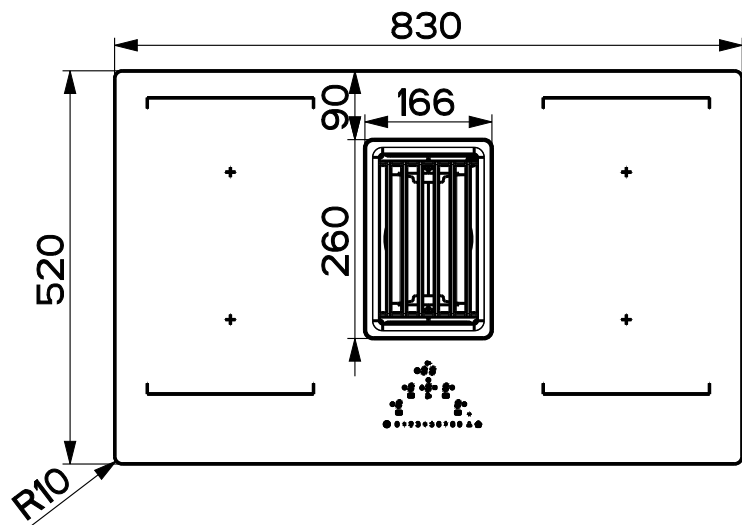

Created by **Bellucci, Daniele**

Denomination  
**DIMENSIONAL DRAWING EICO (POINT) FILTR.**

Lang **EN**  Sheet **1/2**

Modif.by

Approved by **Bellucci, Daniele**

Approval date **03-Jun-2021**

Doc. status **Released**

Drawing N.  
**340006\_929** Rev  
**01**

Created by <b>Bellucci, Daniele</b>	
Denomination <b>DIMENSIONAL DRAWING EICO (POINT) FILTR.</b>	
Lang <b>EN</b> 	Sheet <b>2/2</b>
Modif.by	
Approved by <b>Bellucci, Daniele</b>	
Approval date <b>03-Jun-2021</b>	
Doc. status <b>Released</b>	
Drawing N. <b>340006_929</b>	Rev <b>01</b>